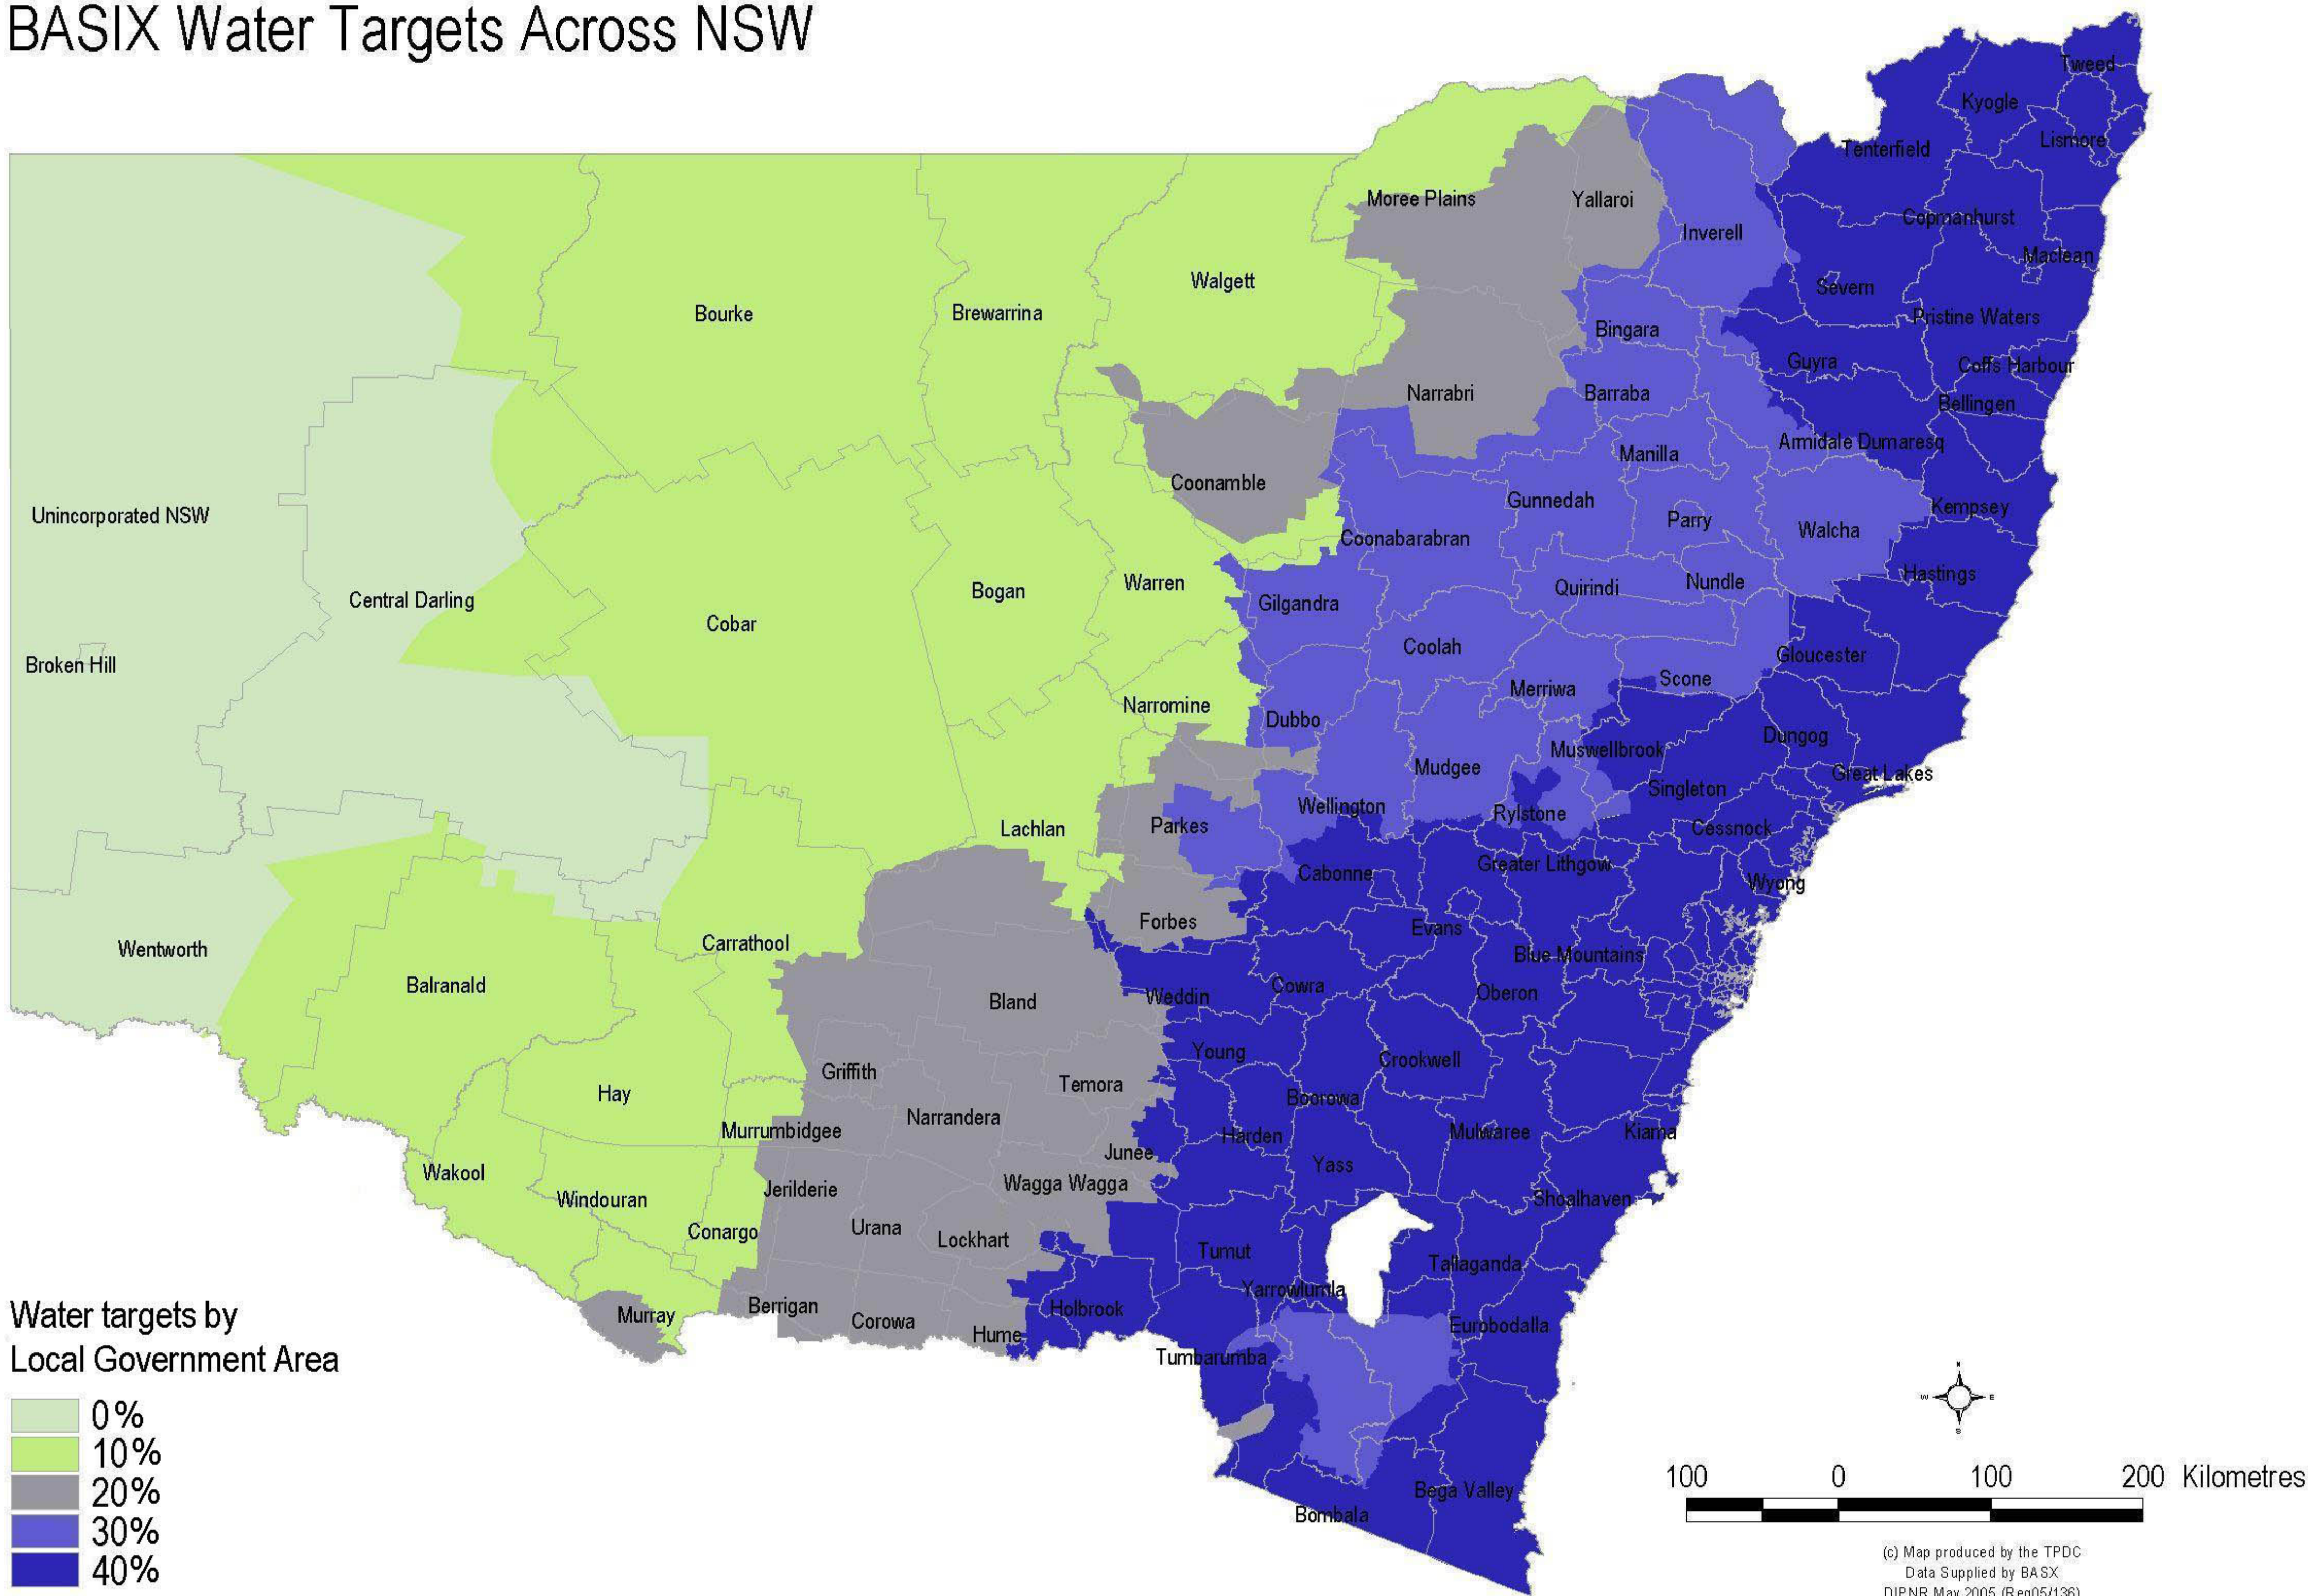

BASIX Water Targets Across NSW

Water targets by Local Government Area